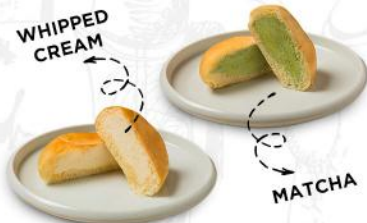

MATCHA LATTE 4

抹茶ラテ

CAPPUCINO 4

カプチーノ

BUN SET

1x Bun + 1x Coffee set

HATTENDO CREAM BUN

八天堂クリームバンズセット

CHOICE OF BUN:

Soft Japanese cream bun served with a cup of coffee of your choice.

6.5

HOT TEA

Served in a pot, 1 time refill

SAKURA TEA 5

桜茶

JASMINE TEA 5