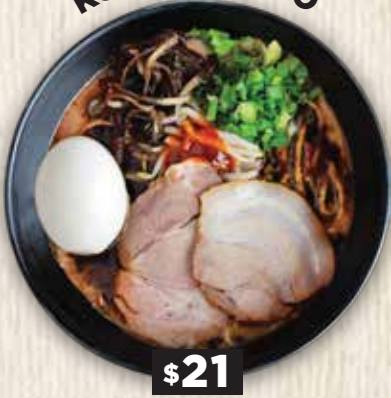

Set Meals

Weekdays, 11.30 - 14.30hrs
(excluding P.H)

SHIOMARU TAMAGO

AKAMARU TAMAGO

KARAKA TAMAGO

KURO TAMAGO

TORITON KASANE TAMAGO

HAKATA BLACK TAMAGO

HAKODATE SHIO TAMAGO

VEGGIE SOBA 8 TAMAGO

TORI SHOYU TAMAGO

Complement your ramen with a delightful side dish at

ONLY \$3

SET A

5PCS GYOZA

SET B