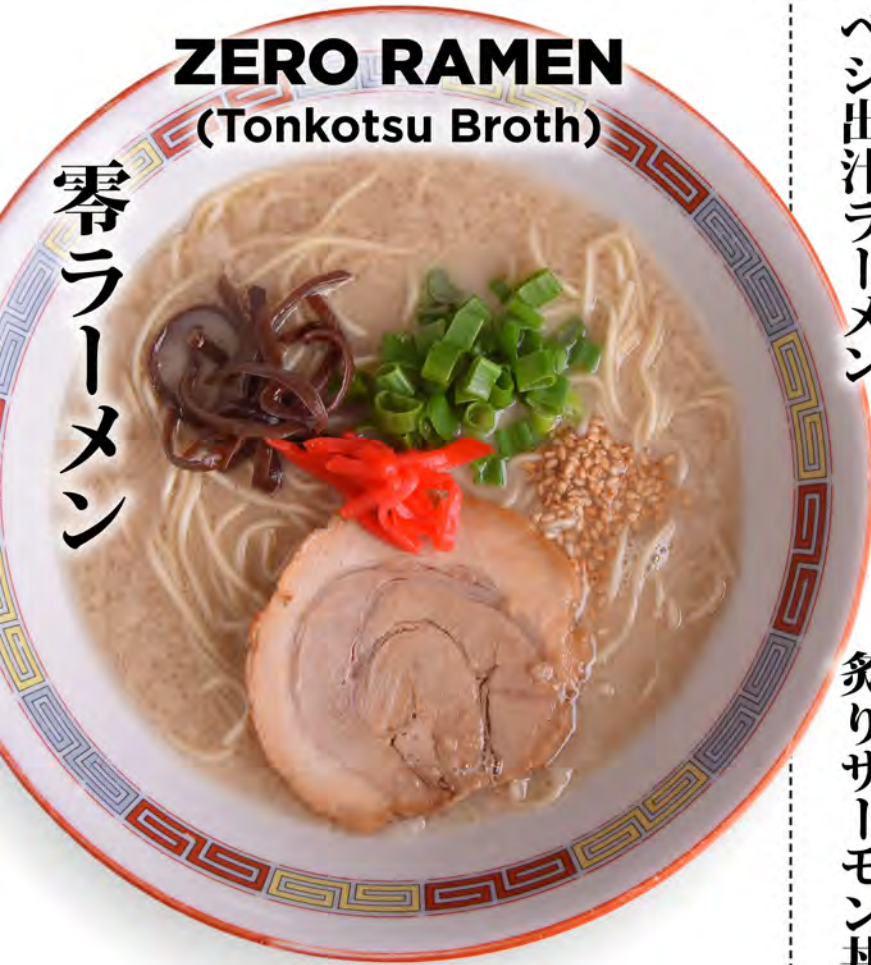

ONLY \$12⁺⁺

All mains include 1 iced green tea!

ZERO RAMEN (Tonkotsu Broth)

零ラーメン

The very first creation of IPPUDO's founder, an authentic Nagahama-style ramen.

ベジ出汁ラーメン

VEGGIE DASHI RAMEN

Healthy wholegrain ramen is served in a flavourful and smooth dashi broth.

炙りサーモン丼

SALMON MENTAI DON

Grilled salmon slices with flamed-seared mentai cover a bowl of Japanese rice.

COMPLEMENT YOUR MAIN COURSE WITH A DELIGHTFUL SIDE DISH AT

ONLY \$3

<p>SET A</p>  <p>5pcs Gyoza</p>	<p>SET B</p>  <p>3pcs Karaage</p>	<p>SET C</p>  <p>Pork Bun</p>	<p>SET D</p>  <p>4pcs Takoyaki</p>	<p>SET E</p>  <p>Daily Salad*</p>
--	--	--	--	--