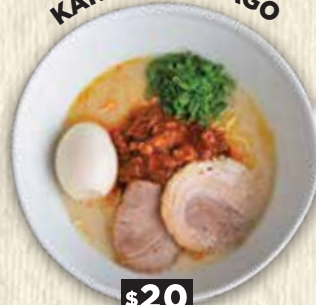

Set Meals

Weekdays, 11.00 - 15.00hrs
(excluding P.H)

SHIOMARU TAMAGO

\$18

AKAMARU TAMAGO

\$19

KARAKA TAMAGO

\$20

BONITO TONKOTSU TAMAGO

\$21

CHUKA SOBA TAMAGO

\$19

MISO SHIOMARU TAMAGO

\$21

MISO AKAMARU TAMAGO

\$21